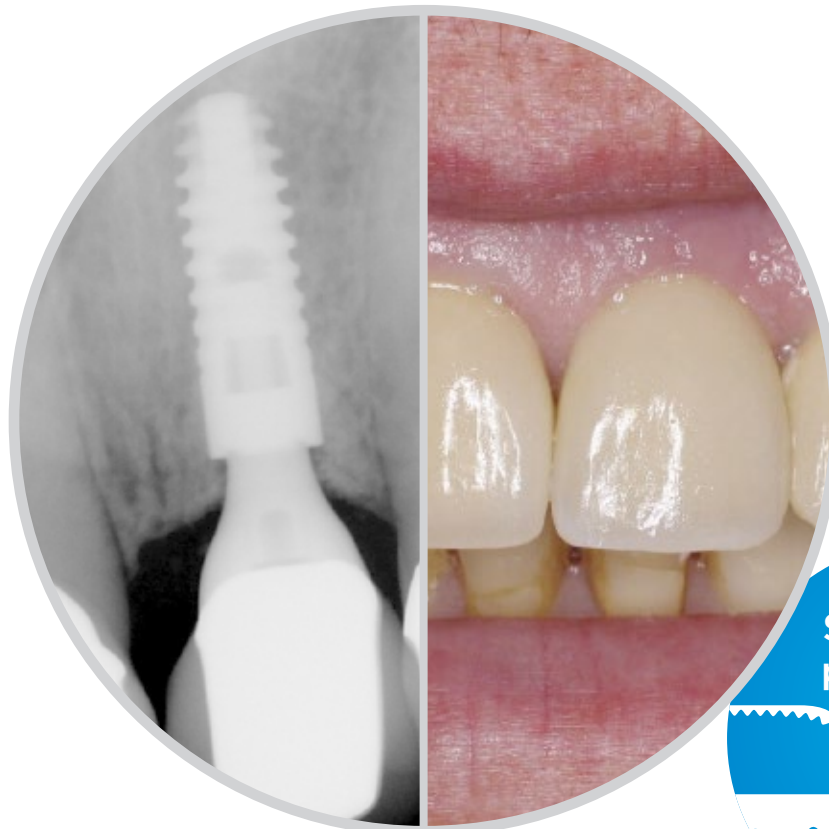

# Excellent esthetics with Ankylos<sup>®</sup> implant system

PUBLISHED RESULTS WITH DENTSPLY SIRONA IMPLANTS PRODUCTS

“We have observed that subcrestal placement of Ankylos implants consistently results in bone growth on to the implant platform, which supports peri-implant soft tissues for optimal esthetics.”

Dr. Theofilos Koutouzis, USA

Courtesy of Dr. Alan Fetner, USA

1. Koutouzis T, Fetner M, Fetner A, Lundgren T. Retrospective evaluation of crestal bone changes around implants with reduced abutment diameter placed non-submerged and at subcrestal positions: the effect of bone grafting at implant placement. *J Periodontol* 2011;82(2):234-42. [Abstract](#)

2. Koutouzis T, Neiva R, Nonhoff J, Lundgren T. Placement of implants with platform-switched Morse taper connections with the implant-abutment interface at different levels in relation to the alveolar crest: a short-term (1-year) randomized prospective controlled clinical trial. *Int J Oral Maxillofac Implants* 2013;28(6):1553-63. [Abstract](#)

3. Degidi M, Nardi D, Daprile G, Piattelli A. Nonremoval of immediate abutments in cases involving subcrestally placed postextractive tapered single implants: a randomized controlled clinical study. *Clin Implant Dent Relat Res* 2014;16(6):794-805. [Abstract](#)