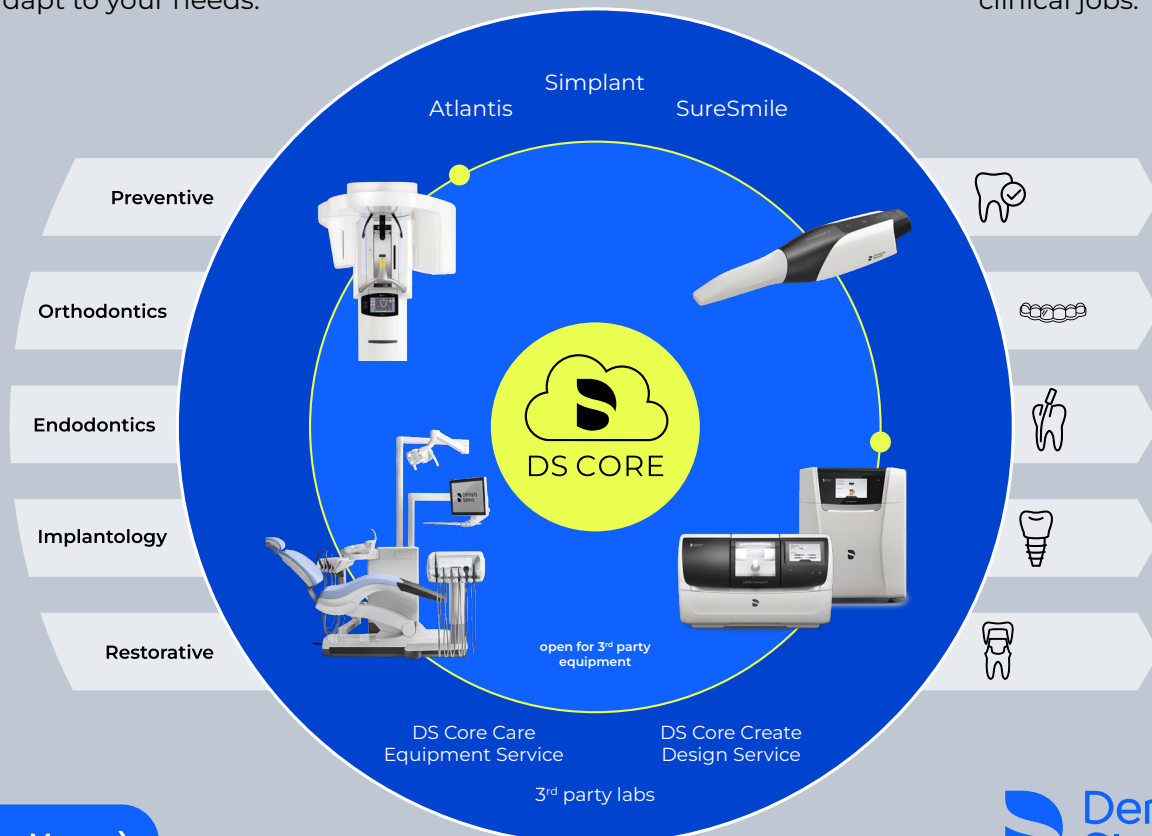

✓ OUTCOME

Get excellent clinical outcomes and deliver a great patient experience with organizational and clinical tools for all your clinical jobs.