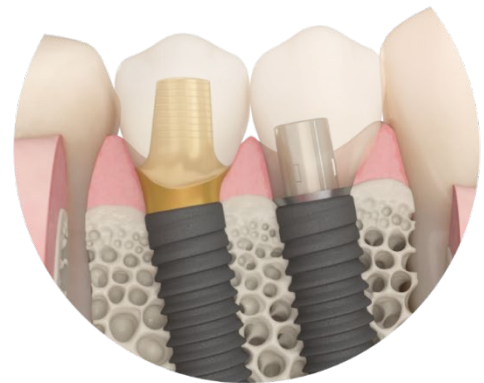

Atlantis® CustomBase Solutions – challenging stock titanium-base components

Atlantis CustomBase Solution is the first true patient-specific, two-piece screw-retained solution. The patient-specific solution comprises customized emergence profile for enhanced soft-tissue management, placement of material junction considering biological principles, patient-specific design of core height, optimized retention and design and flexibility of materials.