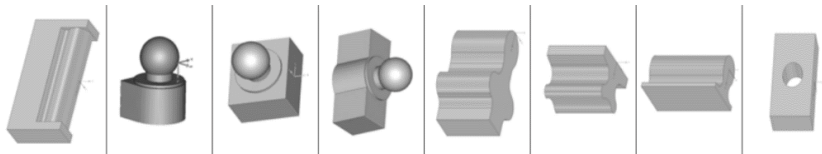

Atlantis Superstructures

Atlantis 2in1

The Atlantis 2in1 is indicated for removable prostheses and provides primary and secondary suprastructures for a removable solution. The solution combines screw-retained stability with removable prosthetic convenience.

Description	Price
Duplicate 2in1 Hybrid Sleeve	£572.00
Angulated Screw Access Per Connection	Free of charge

Atlantis Bars

The Atlantis Bar is indicated for removable prostheses. It provides a suprastructure for removable dentures.

Description	Price
Angulated Screw Access Per Connection	Free of charge
Atlantis Suprastructures Prosthetic Screw	£29
Atlantis Screwdriver – Angulated Screw Access (ASA) 18 mm / 24mm / 32mm	£68

Please check 'Atlantis® suprastructures compatibility chart – attachment provisions and bar profiles' for a full list of compatible attachments