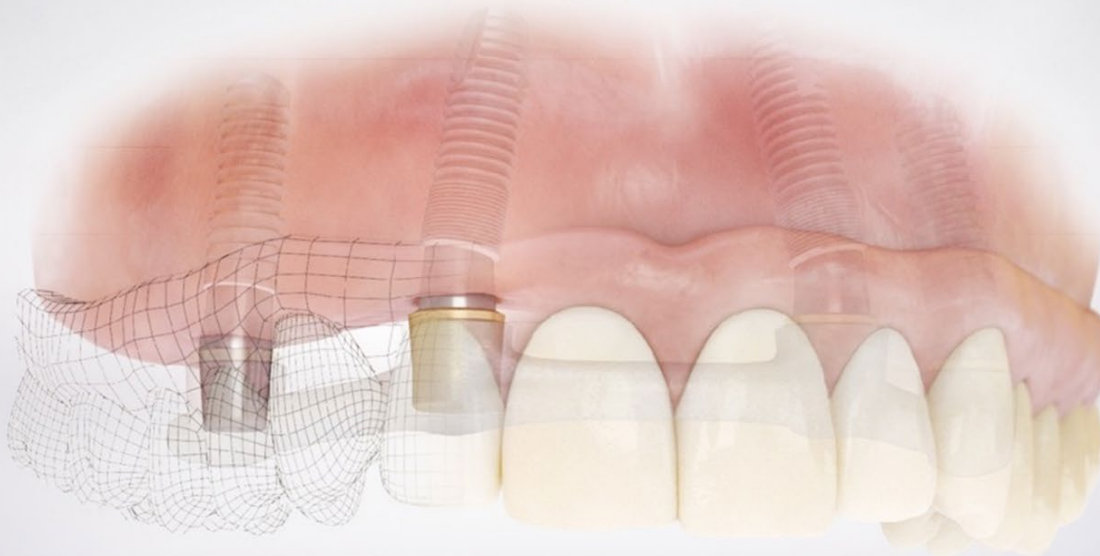

Natural looks from advanced innovation

Tapered design with cement shoulders

Splinted framework with proven passive fit

Optimal positioning of the screw access channel up to 30°

Compatible with Cercon ht ML and other CAD/CAM materials

Atlantis Superstructures

Atlantis 2in1

The Atlantis 2in1 is indicated for removable prostheses and provides primary and secondary suprastructures for a removable solution. The solution combines screw-retained stability with removable prosthetic convenience.

Description	Price
Duplicate 2in1 Hybrid Sleeve	£572.00
Angulated Screw Access Per Connection	Free of charge

Atlantis Bars

The Atlantis Bar is indicated for removable prostheses. It provides a suprastructure for removable dentures.

Atlantis Conus

Why choose between stability and easy maintenance?

Fully edentulous patients want both the stability of a fixed solution and the easier hygiene of a removable prosthesis. By providing the friction-retained, conometric retention of the Atlantis Conus concept, your clinical partners no longer need to compromise on a secure fit or simplified maintenance for their patients. Deliver innovation and precision with Atlantis Conus concept for all major implant systems. A little friction is a good thing.