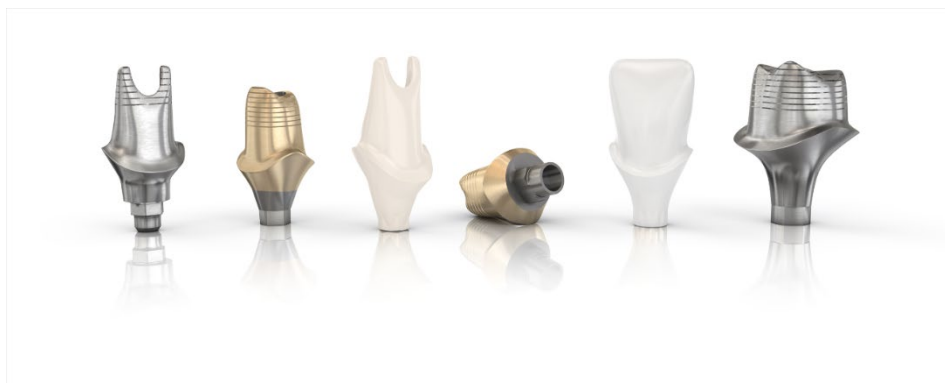

Description	Lab-based scanning	ASA Lab-based scanning	Production scan – Atlantis CaseSafe	ASA Production scan – Atlantis CaseSafe	Later order	ASA Later order
Atlantis CustomBase,TitaniumwithCoreFile	£170.00	£181.50	£179.00	£190.50	£112.50	£124.00
Atlantis CustomBase,TitaniumwithCrown File,Full-contour	£180.00	£190.50	£188.50	£200.00	£118.00	£118.00
Atlantis CustomBase,TitaniumwithCrownFile,Cut-back	£175.50	£187.00	£184.50	£196.50	£118.00	£135.00
Atlantis CustomBase,TitaniumwithCrown,Cut-back	£198.00	£217.50	£208.00	£227.50	£152.50	£193.50
Atlantis CustomBase,TitaniumwithCrown,Full-contour	£231.00	£242.00	£242.50	£254.00	£158.50	£205.00
Atlantis CustomBase,Titanium with Temporary Crown	£190.50	£201.00	£1201.50	£213.50	£118.00	£164.50
Atlantis CustomBase,Gold-shadedTitaniumwithCore File	£203.00	£214.00	£213.50	£225.00	£142.50	£152.50
Atlantis CustomBase,Gold-shadedTitaniumwithCrownFile,Full-contour	£213.00	£223.50	£223.50	£236.00	£152.50	£129.00
Atlantis CustomBase,Gold-shadedTitaniumwithCrown File,Cut-back	£209.50	£220.50	£219.50	£231.00	£152.50	£158.50
Atlantis CustomBase,Gold-shadedTitaniumwithCrown,Cut-back	£227.50	£250.50	£240.00	£263.00	£187.00	£227.50
AtlantisCustomBase,Gold-shadedTitaniumwithCrown,Full-contour	£258.00	£265.50	£272.00	£283.00	£193.50	£240.00
Atlantis CustomBase, Gold-shaded Titanium with Temporary Crown	£218.50	£228.00	£231.00	£242.50	£152.50	£199.00
Atlantis Crown Abutment, Titanium	£196.50		£206.50		£137.50	
Atlantis Crown Abutment, Zirconia	£276.00		£289.00		£197.00