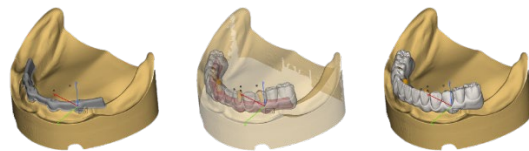

Natural looks from advanced innovation

Tapered design with cement shoulders

Splinted framework with proven passive fit

Optimal positioning of the screw access channel up to 30°

Compatible with Cercon ht ML and other CAD/CAM materials

Hidden metal framework for life-like translucency

World-class additive manufacturing in titanium

Regulatory clearance in all markets where Atlantis suprastructures are available.

325 Number of compatible interface connections for all major implant systems*

*Compatible interfaces can differ by country. Please check with your local Sales representative **Dentsply Sirona Survey 2019. Data on file.

Atlantis Bridgebase Ti AM													
2 Implants	3 Implants	4 Implants	5 Implants	6 Implants	7 Implants	8 Implants	9 Implants	10 Implants	11 Implants	12 Implants	13 Implants	14 Implants	
£387.50	£581.00	£773.90	£831.50	£1022.20	£1192.40	£1177.50	£1325.00	£1472.50	£1619.40	£1766.90	£1913.80	£2061.30	

BridgeBase Corefile	£13.50
----------------------------	---------------

Atlantis Superstructures

Atlantis Hybrid

Atlantis Hybrid provides a surface with retention elements that can be finished with denture teeth and denture resin.