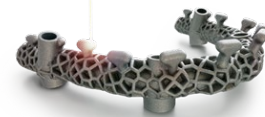

Natural looks from advanced innovation

Tapered design with cement shoulders

Splinted framework with proven passive fit

Optimal positioning of the screw access channel up to 30°

Compatible with Cercon ht ML and other CAD/CAM materials

*Compatible interfaces can differ by country. Please check with your local Sales representative **Dentsply Sirona Survey 2019. Data on file.

Atlantis Bridgebase Ti AM													
2 Implants	3 Implants	4 Implants	5 Implants	6 Implants	7 Implants	8 Implants	9 Implants	10 Implants	11 Implants	12 Implants	13 Implants	14 Implants	
£387.50	£581.00	£773.90	£831.50	£1022.20	£1192.40	£1177.50	£1325.00	£1472.50	£1619.40	£1766.90	£1913.80	£2061.30	

BridgeBase Corefile	£13.50
----------------------------	---------------

Atlantis Superstructures

Atlantis Hybrid

Atlantis Hybrid provides a surface with retention elements that can be finished with denture teeth and denture resin.

*Price per implant

Description	2 – 4 Implants	5 – 7 Implants	8 – 15 Implants
Atlantis Hybrid, Titanium	£201.50	£177.50	£153.00
Atlantis Hybrid, Titanium AM	£201.50	£177.50	£153.00
Atlantis Hybrid, CoCr	£217.00	£198.00	£169.00
Atlantis Hybrid, CoCr AM	£217.50	£198.00	£169.00
Atlantis Hybrid Thimble, Titanium	£201.50	£177.50	£153.00
Atlantis Hybrid Thimble, Titanium AM	£201.50	£177.50	£153.00
Atlantis Hybrid Thimble, CoCr	£217.00	£198.00	£169.00
Atlantis Hybrid Thimble, CoCr AM	£217.50	£198.00	£169.00