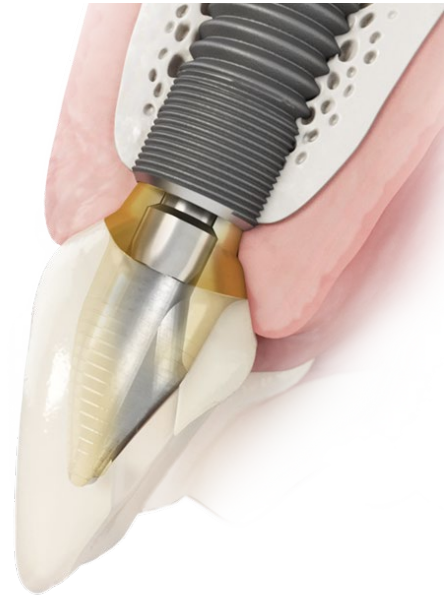

Natural looks from advanced innovation

Tapered design with cement shoulders

Splinted framework with proven passive fit

Optimal positioning of the screw access channel up to 30°

Compatible with Cercon ht ML and other CAD/CAM materials

Atlantis Conus

Why choose between stability and easy maintenance?

Fully edentulous patients want both the stability of a fixed solution and the easier hygiene of a removable prosthesis. By providing the friction-retained, conometric retention of the Atlantis Conus concept, your clinical partners no longer need to compromise on a secure fit or simplified maintenance for their patients. Deliver innovation and precision with Atlantis Conus concept for all major implant systems. A little friction is a good thing.

Atlantis Conus Solutions

Polymerization sleeve Ref
31021405

SynCone cap with retention
31022198

SynCone cap without retention
31022199

Atlantis Abutments

Atlantis® Core file

The Atlantis Core File with a screw access hole indicated can be ordered together with the Atlantis Abutment for crown production in the dental laboratory. Atlantis Core File (a digital file of the total case, including the outer surface of the Atlantis Abutment) is easy to import in the design software.

Customized emergence profile for enhanced soft-tissue management

A patient-specific transmucosal emergence profile from implant level to up to the marginal gingiva, is specifically important for cases with limited space and when esthetics is in focus.